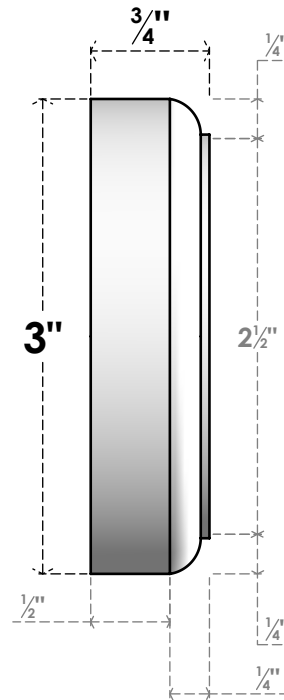

# ROSP030X030X075GRY05

3"W X 3"H X 3/4"P STANDARD GRAYSON ROSETTE WITH ROUNDED EDGE, ARCHITECTURAL GRADE PVC

**FRONT**

**SIDE**

EKENA MILLWORK  
2300 WEST MAIN ST.  
CLARKSVILLE, TX 75426  
TOLL FREE: 866-607-0453  
WWW.EKENAMILLWORK.COM

**NOTES**

1. INSTALLATION TO BE COMPLETED IN ACCORDANCE WITH MANUFACTURER'S SPECIFICATIONS.
2. DRAWING MAY NOT BE TO SCALE
3. THIS DRAWING IS INTENDED FOR DESIGN AND PLANNING PURPOSES ONLY.
4. ALL INFORMATION CONTAINED HEREIN WAS CURRENT AT THE TIME OF DEVELOPMENT BUT MUST BE REVIEWED AND APPROVED BY THE PRODUCT MANUFACTURER TO BE CONSIDERED ACCURATE.
5. ARCHITECTURAL GRADE PVC PRODUCTS ARE MADE FROM EXPANDED CELLULAR PVC AND COME NATURALLY WHITE BUT MAY BE PAINTED