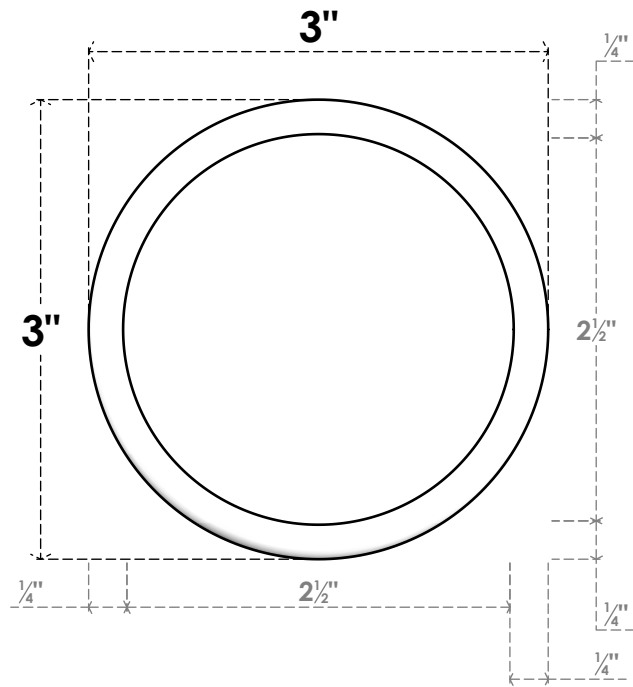

# ROSP030X030X075GRY05

3"W X 3"H X 3/4"P STANDARD GRAYSON ROSETTE WITH ROUNDED EDGE, ARCHITECTURAL GRADE PVC

**FRONT**

**SIDE**

EKENA MILLWORK  
2300 WEST MAIN ST.  
CLARKSVILLE, TX 75426  
TOLL FREE: 866-607-0453  
WWW.EKENAMILLWORK.COM

**NOTES**

1. INSTALLATION TO BE COMPLETED IN ACCORDANCE WITH MANUFACTURER'S SPECIFICATIONS.
2. DRAWING MAY NOT BE TO SCALE
3. THIS DRAWING IS INTENDED FOR DESIGN AND PLANNING PURPOSES ONLY.
4. ALL INFORMATION CONTAINED HEREIN WAS CURRENT AT THE TIME OF DEVELOPMENT BUT MUST BE REVIEWED AND APPROVED BY THE PRODUCT MANUFACTURER TO BE CONSIDERED ACCURATE.
5. ARCHITECTURAL GRADE PVC PRODUCTS ARE MADE FROM EXPANDED CELLULAR PVC AND COME NATURALLY WHITE BUT MAY BE PAINTED